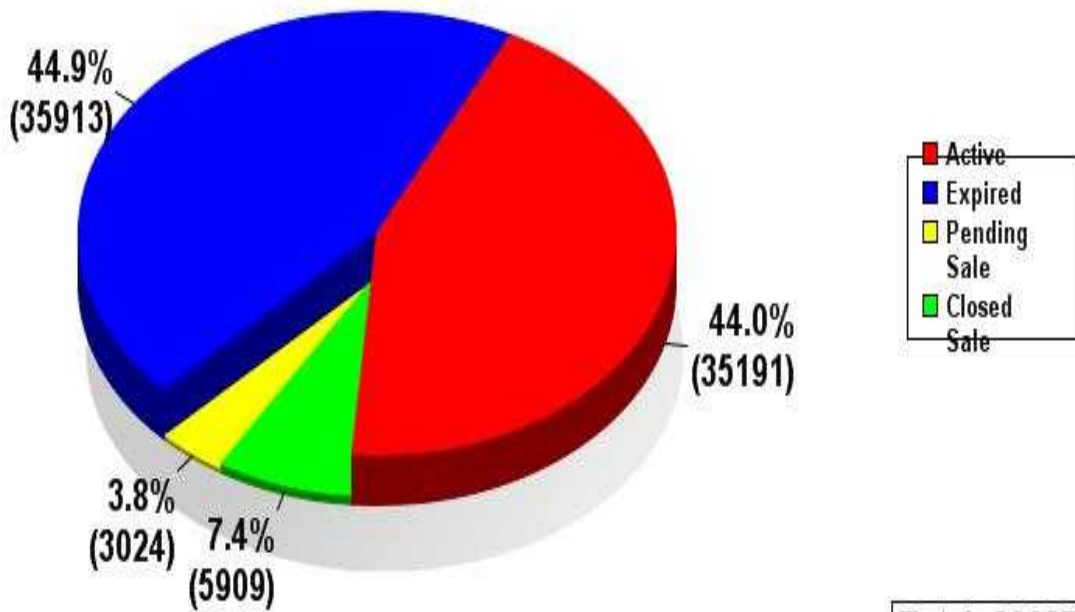

## Listings By Status

**Total: 80037**

Search Criteria	
Status	A , PS , CS , X
County	BROWARD , DADE , PALMBCH
Closing Date	6 months back
Type of Property	SINGLE

Report time: 6/13/2008 12:07 PM